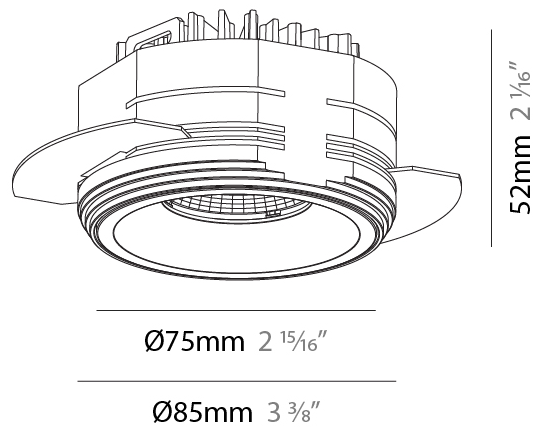

GENERAL

Series: Invader Compact
Subseries: Invader Compact
Brand: Prolicht
Division: Architectural
Mounting Type: Trimless
Mounting Location: Ceiling
Subcategory: Downlight

PHYSICAL

Shape: Round
Diameter (mm): 75
Diameter (in): 2 15/16
Height (mm): 52
Height (in): 2 1/8
Ceiling Thickness (mm): 10 / 12.5 / 15 / 25
Ceiling Thickness (in): 3/8 or 1/2 or 9/16 or 1
Min. Recessing Depth (mm): 60
Min. Recessing Depth (in): 2 3/8
Light Distribution: Downlight
Fixture Finish: SSR / BKV / CWI / CRY / HAB / UFT / ITA / RUA / FTG / MYG / LOD / PUS / FRO / FUP / KIA / POP / BLS / SPG / MEY / GOH / GUM / CHC / COM / ABZ / JAG / OBR / MOS / ROR
Fixture Material: Aluminum
Cut-out Measurements: D. 86mm / 3 3/8"
Upon Request: Unique Sizes Unique Ceiling Thickness

ELECTRICAL

Lamp Type: LED (Zhaga Standard)
Input Wattage (W): 11
Total Output Wattage (W): 10
Dimming: Dali Dimming
Driver Included: No
Driver Location: Recessed Housing
Driver Type: Constant Current - 120Vac
Housing: See Components
Input Voltage (V): 120
Constant Current (MA): 250mA

LED

Number of LEDs: 1
Color Temperature (°K): Warm Dim
Max. Delivered Lumen (lm): 898
Nominal Lumen (lm): 1004
CRI: >90 CRI
Lamp Life (hrs): 50000

OPTICAL

Reflector: 16 / 36 / 56
Upon Request: Special Beam Angles

RATINGS AND CERTIFICATIONS

Certified By: Certified for North American Standards
IP rating: IP44